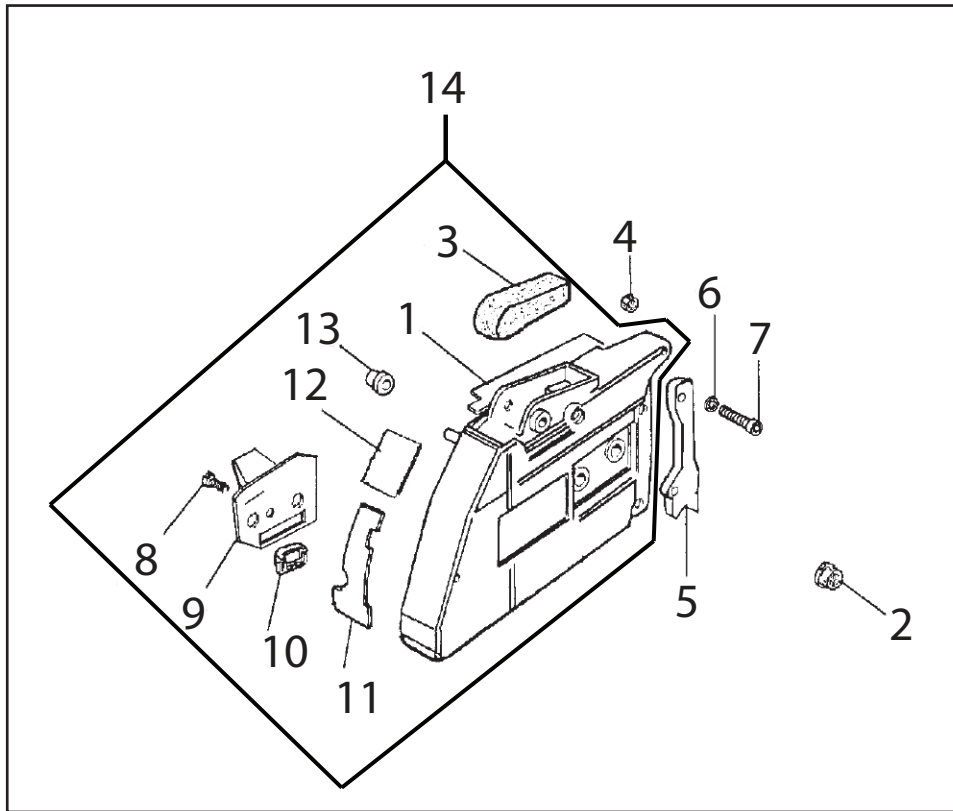

Key #	Part No.	Description
L01	71743	Side Cover Insert, Top
L02	73958	Side Cover Nut
L03	71462	Chain Cover Cap
L04	73367	Nut
L05	71533	WallWalker Side Arm
L06	73951	Lock Washer
L07	507355	WallWalker Side Arm Screw
L08	71487	Screw
L09	71447	Side Cover Plate
L10	73957	Lower Guard
L11	73972	Deflector, Lower
L12	73948	Deflector, Upper
L13	73310	Rubber Bumper Cover
L14	528659	Side Cover Assembly, Complete