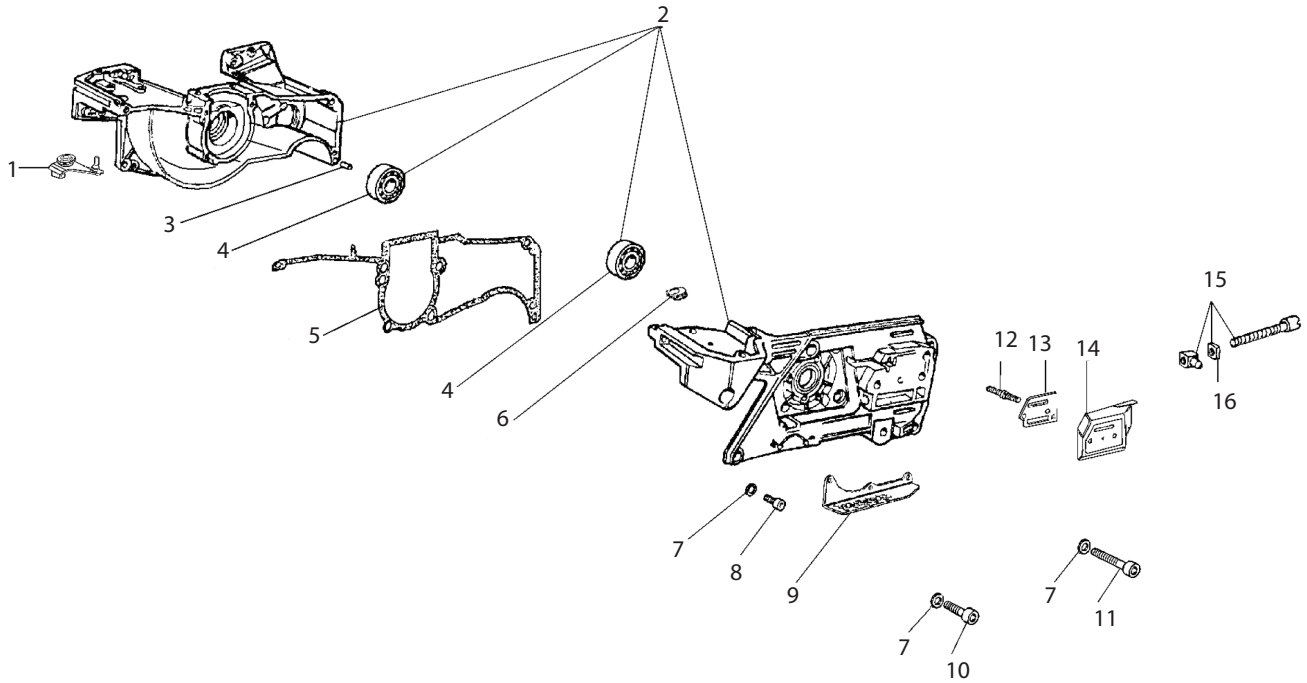

Key #	Part No.	Description
H01	73390	Fuel Line Grommet, Crankcase
H02	545967	Crankcase Assembly
H03	73281	Crankcase Dowel Pin
H04	545969	Crankshaft Bearing
H05	545968	Crankcase Gasket
H06	531107	Crankcase Grommet, Right Side
H07	73897	Washer
H08	73930	Crankcase Bolt, m5x22
H09	528657	Chain Guard, 680
H10	73397	Cover Guard Mounting Bolt
H11	73379	Screw
H12	73933	Bar Mounting Stud
H13	71740	Bar Mount Pad Spacer
H14	71738	Bar Mount Pad Cover Plate
H15	73935	Premium Tensioner Kit
H16	73936	Tensioner Screw Retainer