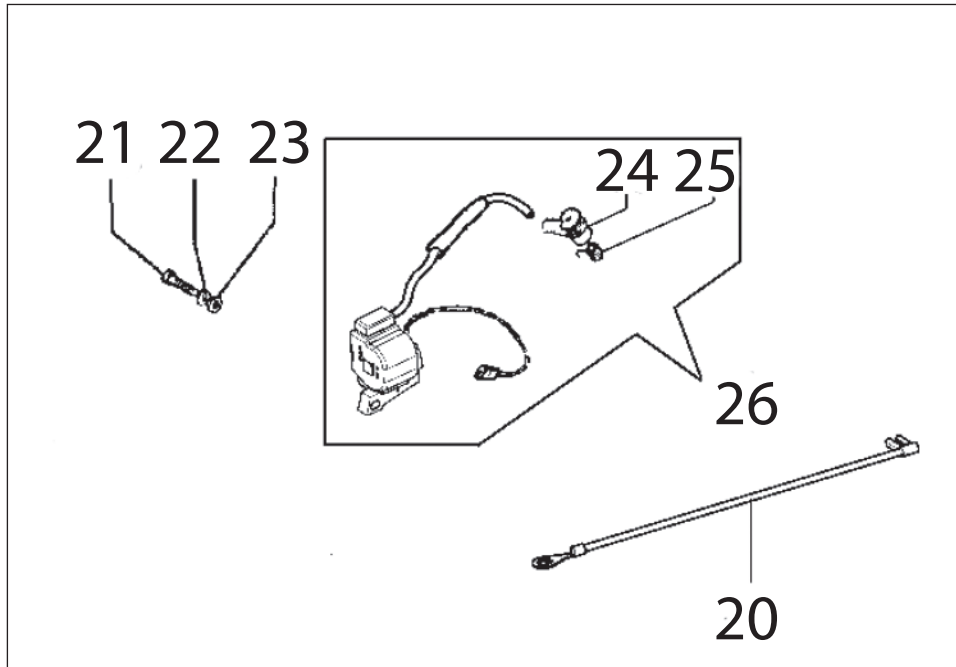

Key #	Part No.	Description
C20	576463	Cable, 680ES
C21	73914	Screw m4x20
C22	73285	Wave Washer, 4.5mm
C23	73890	Washer
C24	73241	Spark Plug cap and spring kit
C25	73917	Spark Plug Spring
C26	576437	Ignition Coil 680ES