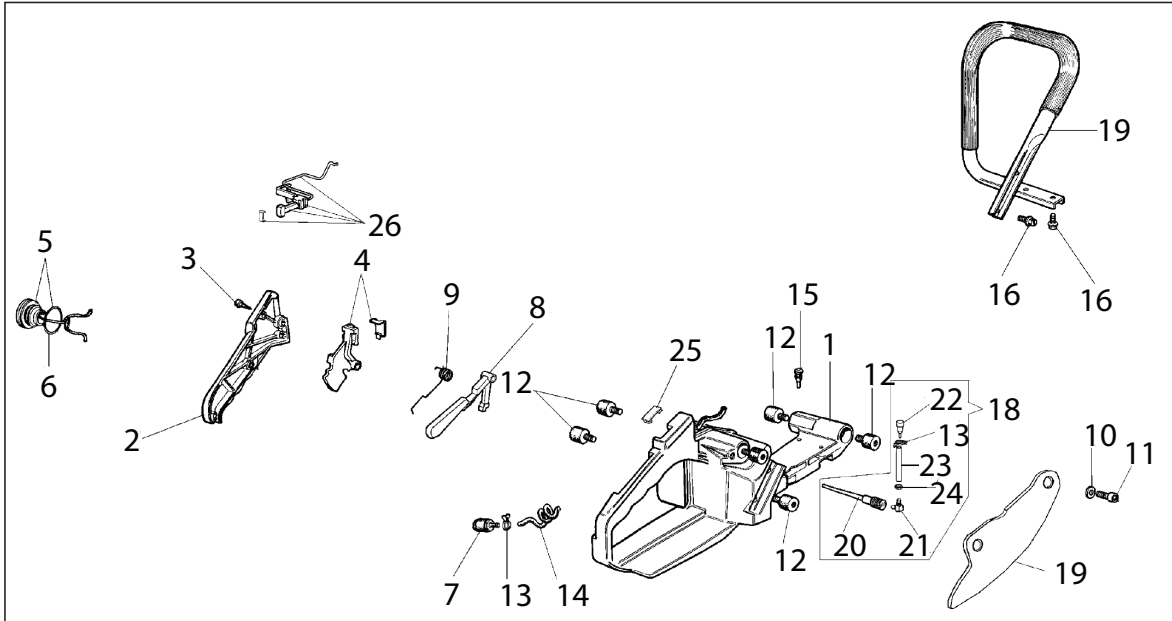

Key #	Part No.	Description
E01	545875	Cylinder to Muffler Gasket
E02	545872	Muffler Assembly
E03	73327	Washer, serrated
E04	73883	Muffler Mounting Screw
E05	73866	Screw, starter cover, lower muffler

Key #	Part No.	Description
F01	73877	Crankshaft Seal Flywheel Side
F02	73878	Crankshaft Flywheel Woodruff Key
F03	545871	Crankshaft Assembly
F04	73289	Crankshaft Seal Clutch Side
F05	71452	Crankshaft Bushing

Key #	Part No.	Description
G01	73931	Sprocket Sealing Ring
G02	73949	Outer Crankcase Seal Body
G03	73940	Pump Body Bolt
G04	73285	Wave Washer, 4.5 mm
G05	73945	Clutch Spacer Washer
G06	70949	680/695 Drive Sprocket
G07	73939	Clutch Needle Bearing
G08	71520	Clutch Cup (includes p/n 73939)
G09	73941	Clutch Spacer Washer, Inside
G10	71419	Clutch Assembly
G11	73943	Clutch Spring

Key #	Part No.	Description
H01	73390	Fuel Line Grommet, Crankcase
H02	545967	Crankcase Assembly
H03	73281	Crankcase Dowel Pin
H04	545969	Crankshaft Bearing
H05	545968	Crankcase Gasket
H06	531107	Crankcase Grommet, Right Side
H07	73897	Washer
H08	73930	Crankcase Bolt, m5x22
H09	528657	Chain Guard, 680
H10	73397	Cover Guard Mounting Bolt
H11	73379	Screw
H12	73933	Bar Mounting Stud
H13	71740	Bar Mount Pad Spacer
H14	71738	Bar Mount Pad Cover Plate
H15	73935	Premium Tensioner Kit
H16	73936	Tensioner Screw Retainer