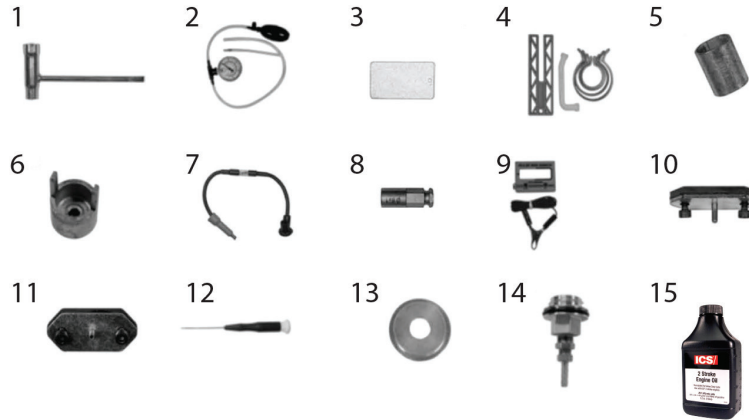

**Diamond Tools and Equipment
for Construction and Infrastructure**

Replacement Parts & Accessories Price List

680ES Petrol Concrete Saw

Effective January 1, 2018

TABLE OF CONTENTS

680ES Petrol Concrete Saw

SERVICE ITEMS

680ES Petrol Concrete Saw

Key #	Part No.	Description
1	71521	Scrench 13-19 mm
2	71541	Pressure Gauge Bulb
3	71542	Coil/Flywheel Timing Shim
4	71543	Cylinder Assembly Clamps & Piston Stop
5	71544	Manifold Assembly Tool
6	71546	Shock Absorber Tool
7	71547	Spark Tester
8	71548	Flywheel Disassembly Tool
9	71565	Electronic Tachometer
10	71569	Induction Seal Flange with Screws
11	71570	Exhaust Seal Flange with Screws
12	71573	Tuning Screwdriver
13	73461	Flywheel Puller
14	73462	Main Bearing Driver Tool
15	571229	2-Stroke Oil, 25:1 Mix, 100 ml (6-Pack)
15	571230	2-Stroke Oil, 25:1 Mix, 100 ml (24-Pack)
Not Shown	71734	Gasket Set
Not Shown	70249	14T Bar Nose Sprocket Repair Kit

Key #	Part No.	Description
G01	73931	Sprocket Sealing Ring
G02	73949	Outer Crankcase Seal Body
G03	73940	Pump Body Bolt
G04	73285	Wave Washer, 4.5 mm
G05	73945	Clutch Spacer Washer
G06	70949	680/695 Drive Sprocket
G07	73939	Clutch Needle Bearing
G08	71520	Clutch Cup (includes p/n 73939)
G09	73941	Clutch Spacer Washer, Inside
G10	71419	Clutch Assembly
G11	73943	Clutch Spring

Key #	Part No.	Description
L01	71743	Side Cover Insert, Top
L02	73958	Side Cover Nut
L03	71462	Chain Cover Cap
L04	73367	Nut
L05	71533	WallWalker Side Arm
L06	73951	Lock Washer
L07	507355	WallWalker Side Arm Screw
L08	71487	Screw
L09	71447	Side Cover Plate
L10	73957	Lower Guard
L11	73972	Deflector, Lower
L12	73948	Deflector, Upper
L13	73310	Rubber Bumper Cover
L14	528659	Side Cover Assembly, Complete