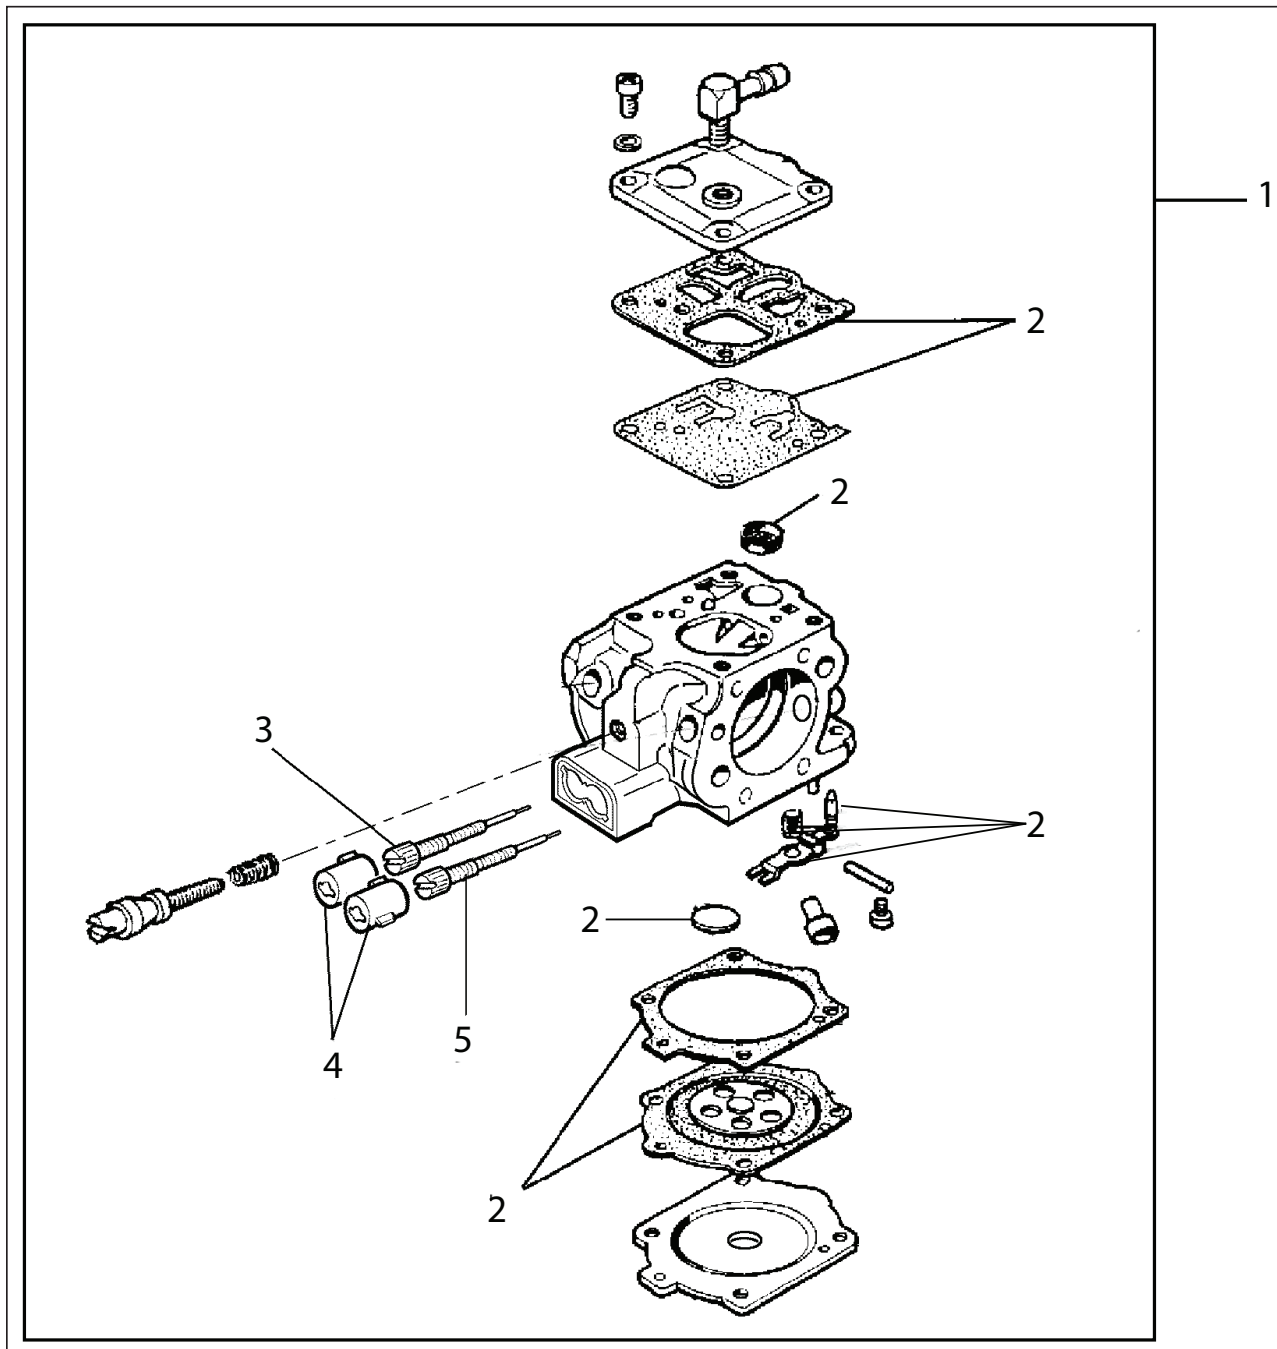

Key #	Part No.	Description
M01	577754	Carburetor, Walbro WJ-136
M02	73996	Carburetor Repair Kit
M03	577633	Needle Screw High, 680ES Carburetor
M04	577635	Limiter Cap
M05	577634	Needle Screw Low, 680ES Carburetor