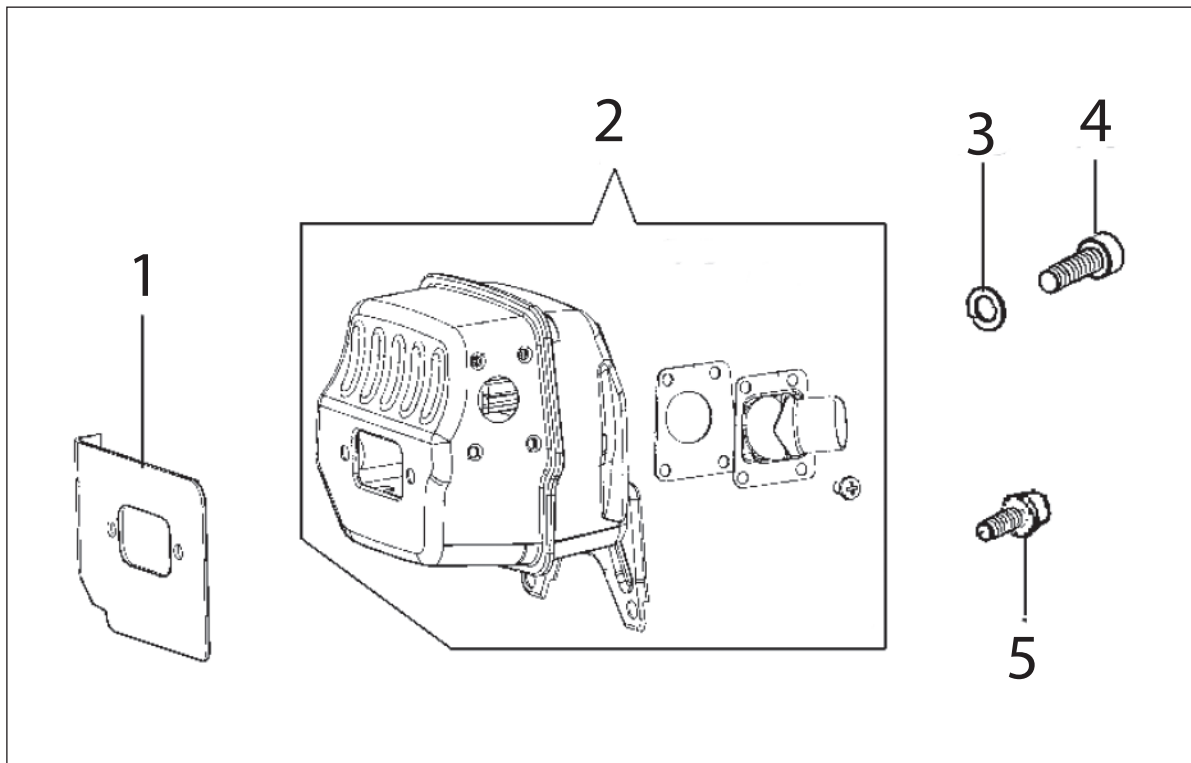

Key #	Part No.	Description
E01	545875	Cylinder to Muffler Gasket
E02	545872	Muffler Assembly
E03	73327	Washer, serrated
E04	73883	Muffler Mounting Screw
E05	73866	Screw, starter cover, lower muffler