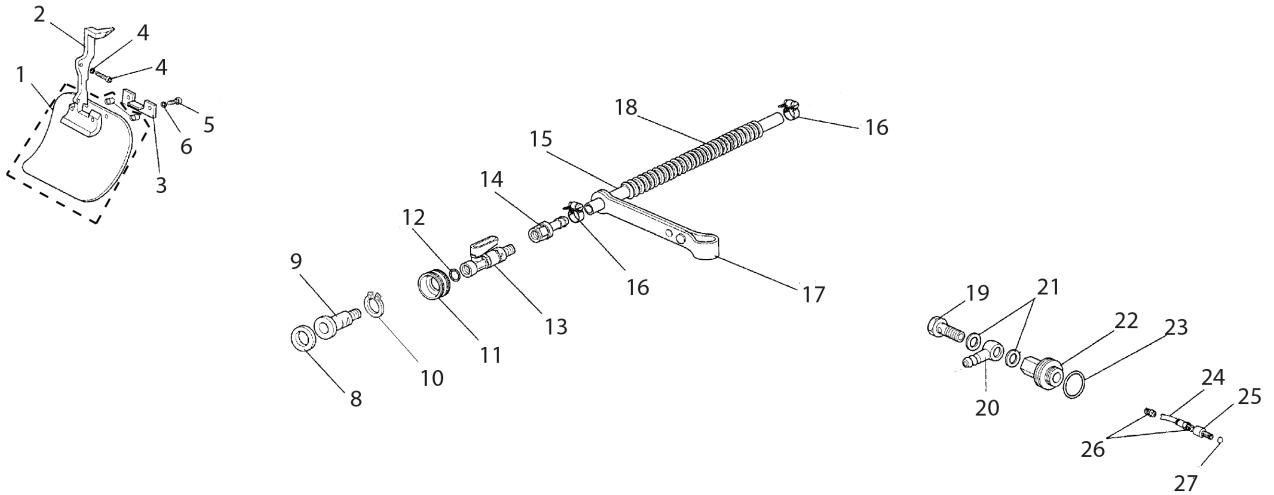

Key #	Part No.	Description
K01	576680	Guard Flap Kit
K02	71532	WallWalker® Lever Arm
K03	71531	Guard Flap Clamp
K04	505469	Screw & Washer
K05	71479	WallWalker® Flap Screw
K06	73951	Washer
K08	71469	Water Hose Gasket
K09	545975	Fitting
K10	545976	Clip
K11	71457	Ring Nut
K12	71468	Water Hose O-Ring
K13	71458	Water Shut-Off Valve
K14	71454	Barb Fitting, 1/4 male thread
K15	71455	Tube
K16	71465	Hose Clamp
K17	71461	Hose Hanger
K18	71464	Water Hose Cover
K19	71463	Water Hose Screw
K20	71453	Fitting
K21	71456	Copper Washer
K22	73923	Water Tank Cap
K23	73448	Fuel Cap O-Ring
K24	71459	Tube
K25	71470	Fitting
K26	71471	Fitting
K27	71472	O-Ring