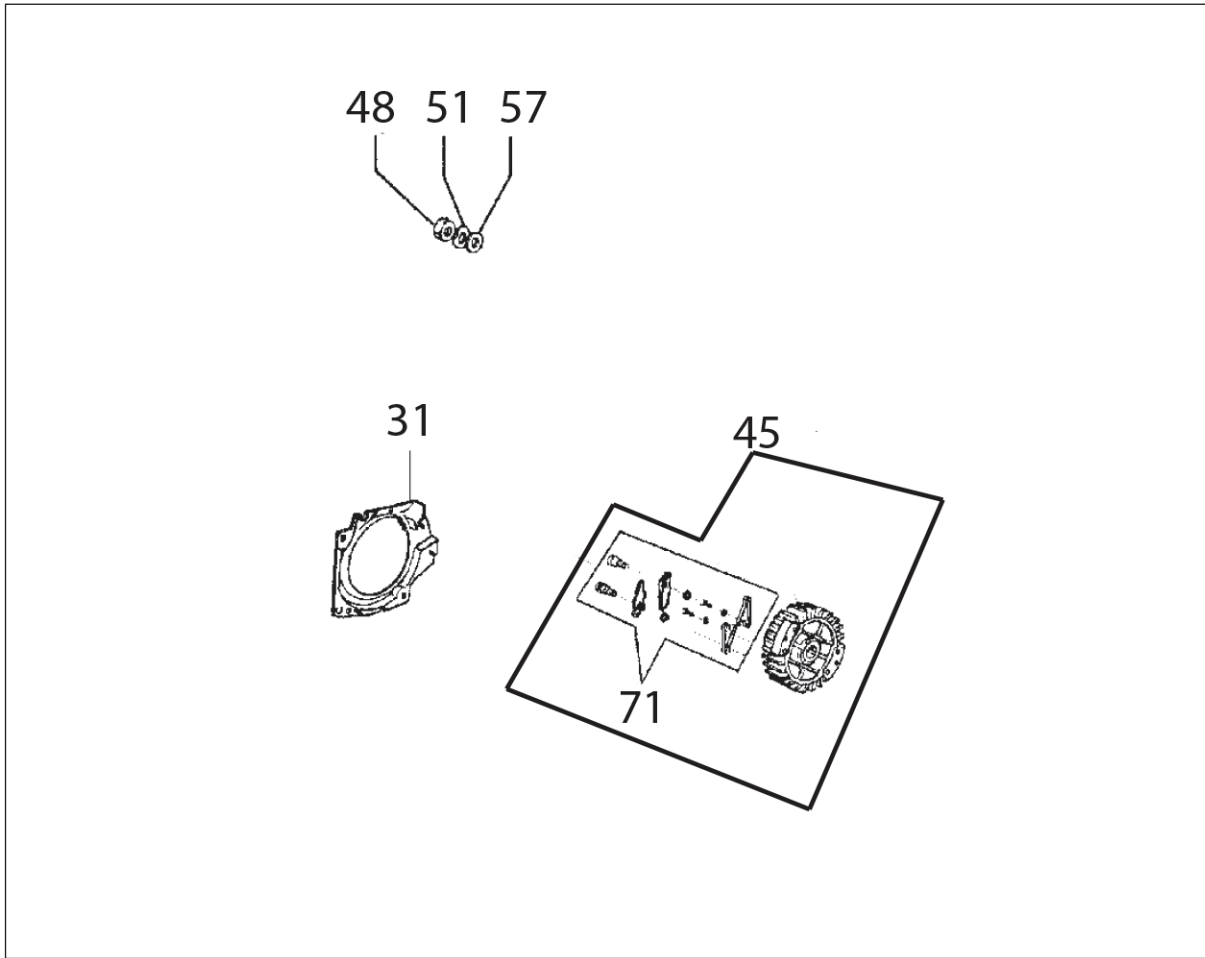

SERVICE ITEMS

680ES Petrol Concrete Saw

Key #	Part No.	Description
1	71521	Scrench 13-19 mm
2	71541	Pressure Gauge Bulb
3	71542	Coil/Flywheel Timing Shim
4	71543	Cylinder Assembly Clamps & Piston Stop
5	71544	Manifold Assembly Tool
6	71546	Shock Absorber Tool
7	71547	Spark Tester
8	71548	Flywheel Disassembly Tool
9	71565	Electronic Tachometer
10	71569	Induction Seal Flange with Screws
11	71570	Exhaust Seal Flange with Screws
12	71573	Tuning Screwdriver
13	73461	Flywheel Puller
14	73462	Main Bearing Driver Tool
15	571229	2-Stroke Oil, 25:1 Mix, 100 ml (6-Pack)
15	571230	2-Stroke Oil, 25:1 Mix, 100 ml (24-Pack)
Not Shown	71734	Gasket Set
Not Shown	70249	14T Bar Nose Sprocket Repair Kit

Key #	Part No.	Description
A01	73230	Bolt
A02	530208	Starter Rope Handle
A03	73904	Starter Rope
A04	531103	Starter Coil Spring & Housing
A05	71451	Starter Case Plate
A06	505380	Recoil Housing Screw
A07	528661	Starter Rope Pulley
A08	73905	Starter Pulley Washer
A09	73907	Starter Pulley Screw
A10	528637	Starter Cover Assembly
A11	530367	Starter Assembly Washer
A12	532026	Spring Housing Washer
A13	508853	Starter Assembly Cap