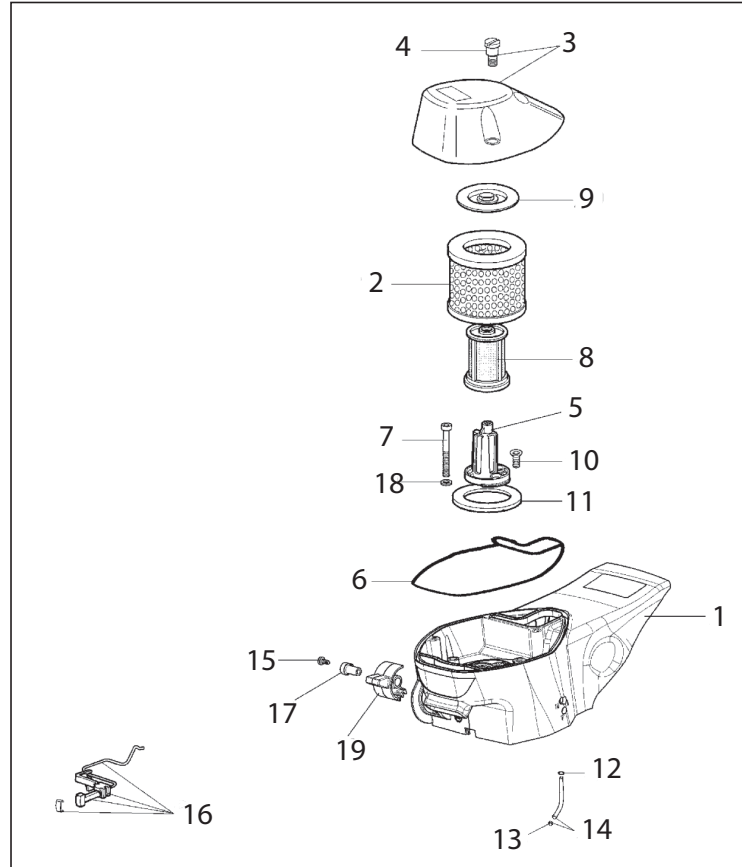

Key #	Part No.	Description
J01	576438	Cylinder Cover for 680ES
J02	71752	Air Filter Canister, Polyester
J03	530473	Air Filter Cover
J04	73992	Filter Cover Screw
J05	73338	Air Filter Mount
J06	71756	Filter Cover Gasket
J07	71771	Screw, Cylinder Cover, Long, Socket Head
J08	73336	Internal Screen
J09	71758	Air Filter Mount Screw
J10	73337	Filter Support Screw
J11	73335	Filter Canister Gasket
J12	71472	O-Ring
J13	71760	Tube Clamp
J14	505382	Compensator Tube
J15	576459	Screw, Torx T27
J16	577628	Throttle rod assembly for 680ES
J16	576461	Support Slide Control for 680ES
J17	73897	Washer
J18	576460	Multifunction lever, 680ES