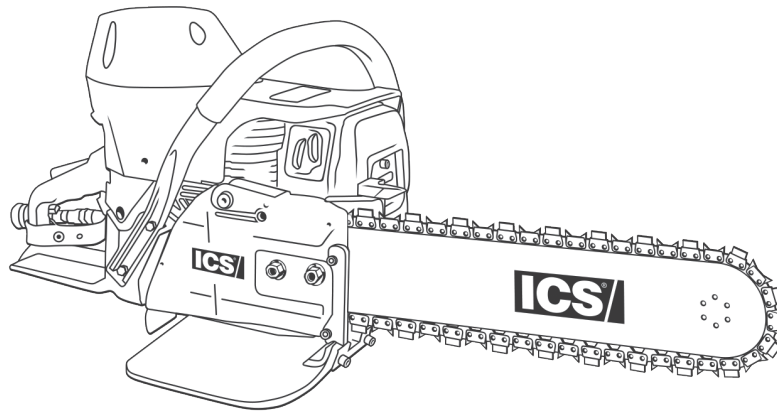

**Diamond Tools and Equipment
for Construction and Infrastructure**

Replacement Parts & Accessories Price List

680ES Petrol Concrete Saw

Effective January 1, 2018

TABLE OF CONTENTS

680ES Petrol Concrete Saw