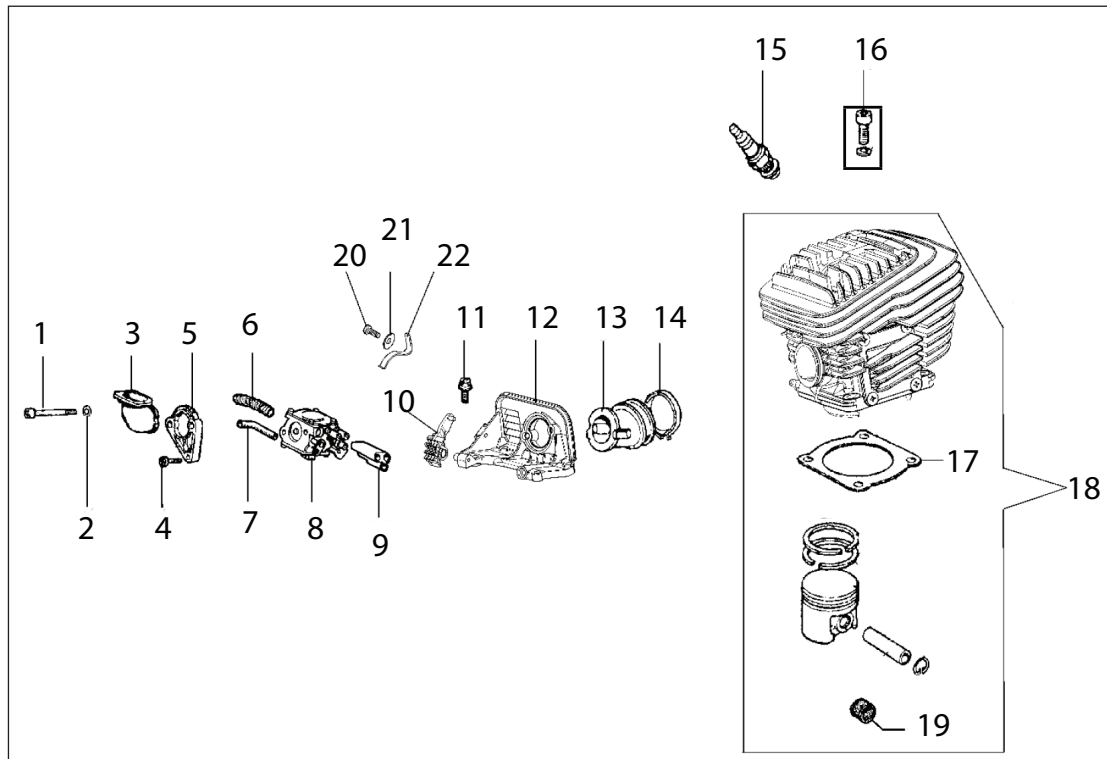

SERVICE ITEMS

680ES Petrol Concrete Saw

Key #	Part No.	Description
1	71521	Scrench 13-19 mm
2	71541	Pressure Gauge Bulb
3	71542	Coil/Flywheel Timing Shim
4	71543	Cylinder Assembly Clamps & Piston Stop
5	71544	Manifold Assembly Tool
6	71546	Shock Absorber Tool
7	71547	Spark Tester
8	71548	Flywheel Disassembly Tool
9	71565	Electronic Tachometer
10	71569	Induction Seal Flange with Screws
11	71570	Exhaust Seal Flange with Screws
12	71573	Tuning Screwdriver
13	73461	Flywheel Puller
14	73462	Main Bearing Driver Tool
15	571229	2-Stroke Oil, 25:1 Mix, 100 ml (6-Pack)
15	571230	2-Stroke Oil, 25:1 Mix, 100 ml (24-Pack)
Not Shown	71734	Gasket Set
Not Shown	70249	14T Bar Nose Sprocket Repair Kit

Key #	Part No.	Description
A01	73230	Bolt
A02	530208	Starter Rope Handle
A03	73904	Starter Rope
A04	531103	Starter Coil Spring & Housing
A05	71451	Starter Case Plate
A06	505380	Recoil Housing Screw
A07	528661	Starter Rope Pulley
A08	73905	Starter Pulley Washer
A09	73907	Starter Pulley Screw
A10	528637	Starter Cover Assembly
A11	530367	Starter Assembly Washer
A12	532026	Spring Housing Washer
A13	508853	Starter Assembly Cap

Key #	Part No.	Description
C20	576463	Cable, 680ES
C21	73914	Screw m4x20
C22	73285	Wave Washer, 4.5mm
C23	73890	Washer
C24	73241	Spark Plug cap and spring kit
C25	73917	Spark Plug Spring
C26	576437	Ignition Coil 680ES