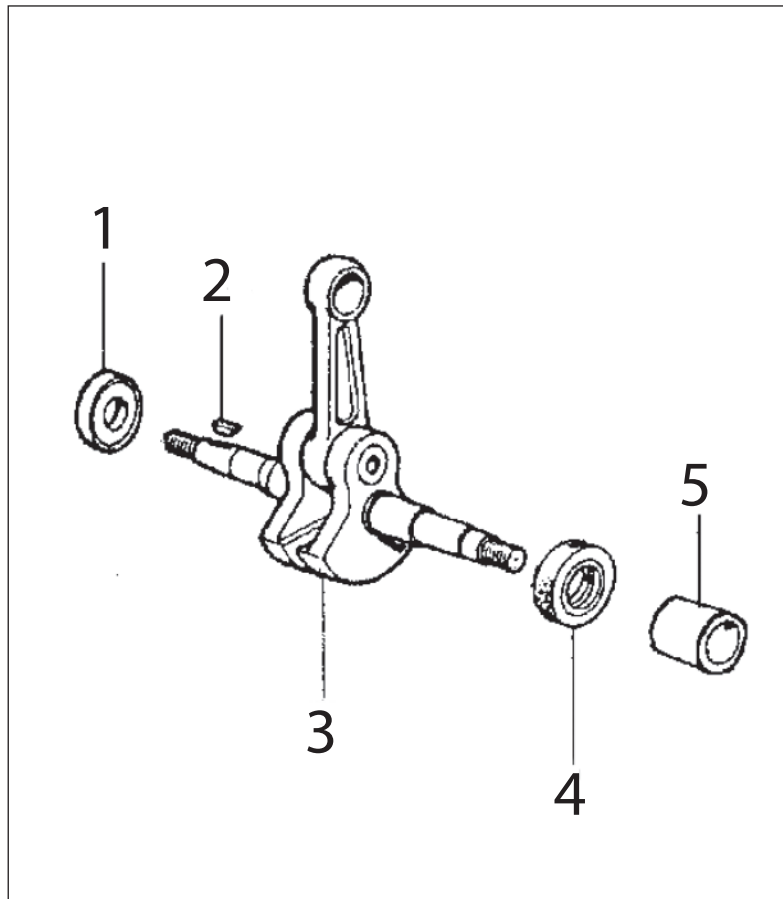

Key #	Part No.	Description
F01	73877	Crankshaft Seal Flywheel Side
F02	73878	Crankshaft Flywheel Woodruff Key
F03	545871	Crankshaft Assembly
F04	73289	Crankshaft Seal Clutch Side
F05	71452	Crankshaft Bushing