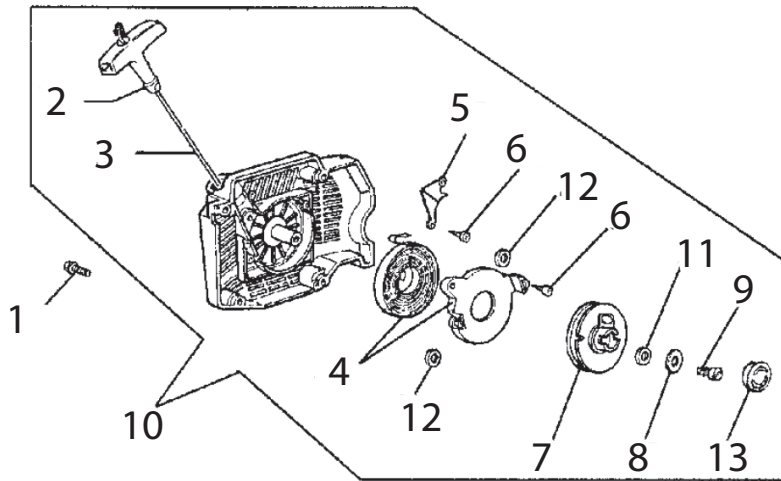

ITEM DESCRIPTION	KEY	PAGE
680GC Petrol Saw Service Items	n/a	1
Starter Assembly -	A	2
Flywheel & Starter Pawl Assembly	B	3
Ignition Assembly -	C	4
Cylinder & Intake Assembly	D	5
Muffler Assembly	E	6
Crankshaft Assembly	F	7
Clutch Assembly	G	8
Crankcase Assembly	H	9
Fuel Tank & Handle Assembly	I	10
Air Intake Assembly	J	11
WallWalker® & Water Delivery System	K	12
Side Cover Assembly	L	13
Carburetor Repair Kit	M	14

Key #	Part No.	Description
A01	73230	Bolt
A02	530208	Starter Rope Handle
A03	73904	Starter Rope
A04	531103	Starter Coil Spring & Housing
A05	71451	Starter Case Plate
A06	505380	Recoil Housing Screw
A07	528661	Starter Rope Pulley
A08	73905	Starter Pulley Washer
A09	73907	Starter Pulley Screw
A10	528637	Starter Cover Assembly
A11	530367	Starter Assembly Washer
A12	532026	Spring Housing Washer
A13	508853	Starter Assembly Cap