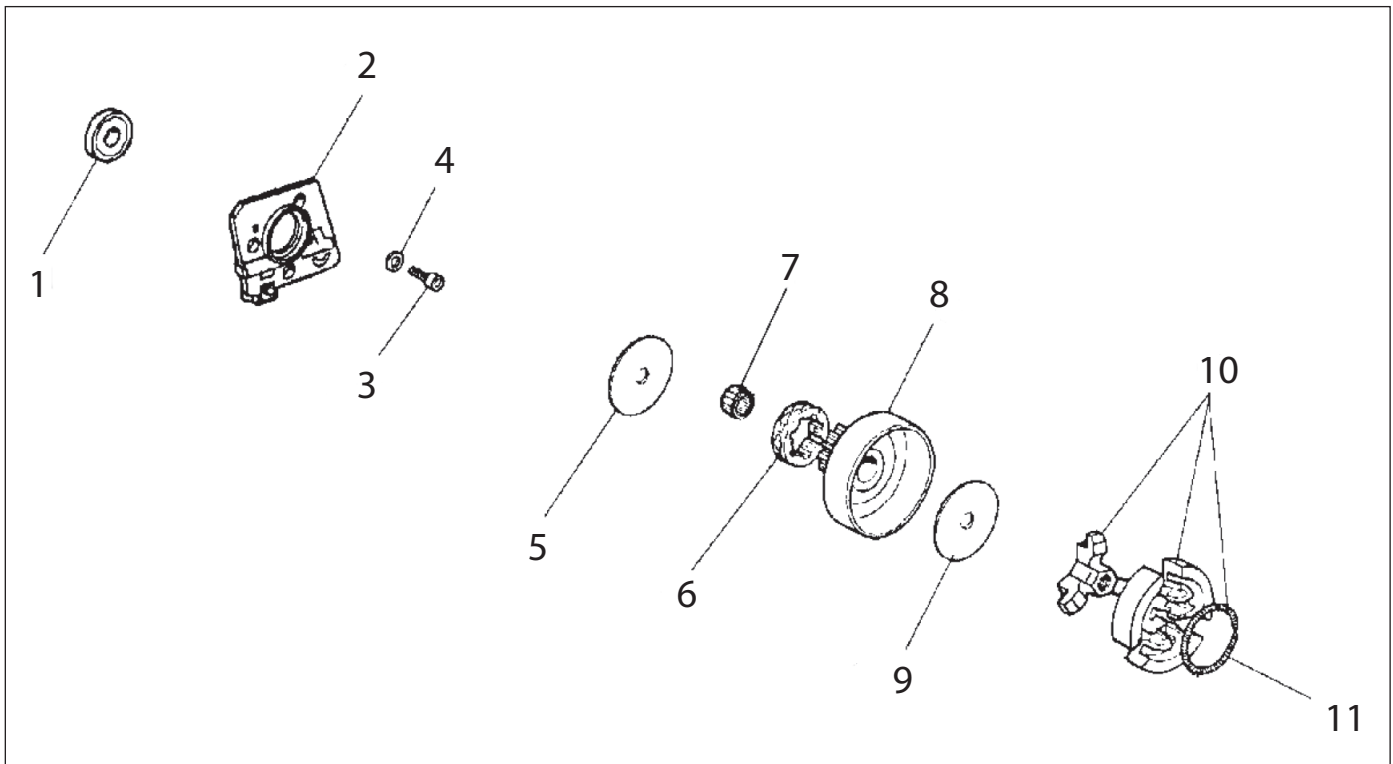

Key #	Part No.	Description
G01	73931	Sprocket Sealing Ring
G02	73949	Outer Crankcase Seal Body
G03	73940	Pump Body Bolt
G04	73285	Wave Washer, 4.5 mm
G05	73945	Clutch Spacer Washer
G06	70949	680/695 Drive Sprocket
G07	73939	Clutch Needle Bearing
G08	71520	Clutch Cup (includes p/n 73939)
G09	73941	Clutch Spacer Washer, Inside
G10	71419	Clutch Assembly
G11	73943	Clutch Spring